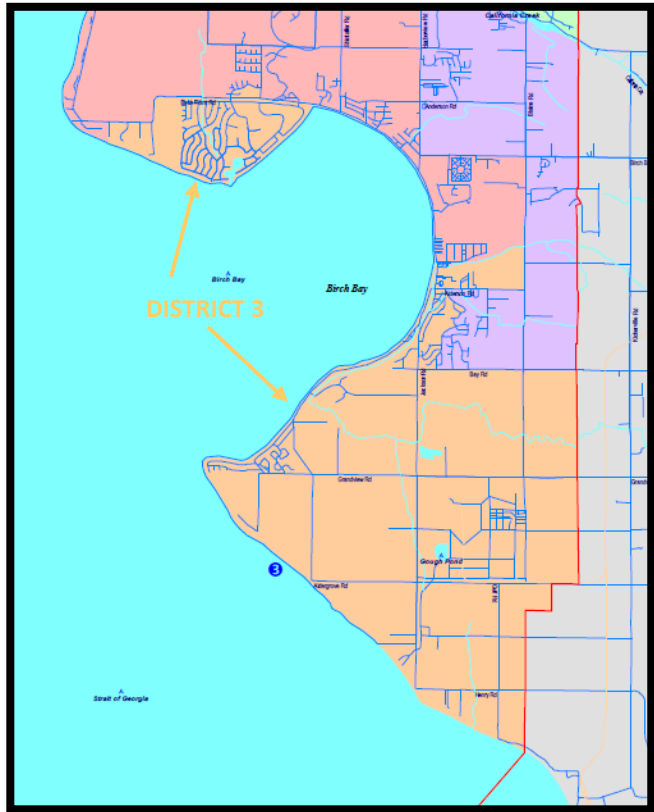

Blaine School District

Director District 3

Director District 3 = orange areas

Legal Description

Starting at the intersection of Bay Rd and Seashell Way.
Northerly on Seashell Way to Sandcastle Dr.
North on Sandcastle Dr to Leeside Dr.
Northeast and Northwest on Leeside Dr to Sunset Dr.
North on Sunset Dr to Alderson Rd.
East on Alderson Rd to Blaine Rd.
North on Blaine Rd to Birch Bay Creek.
West on Birch Bay Creek to Birch Bay Dr.
Northerly and Westerly on Birch Bay Dr to Birch Bay Point Rd.
West on Birch Bay Point Rd to Selder Rd.
North on Selder Rd to Bay Ridge Dr.
West and South on Bay Ridge Dr to Birch Point Rd.
West, South and West on Birch Point Rd to Patton Ave.
South on Patton Ave and extension to School District boundary.
Counterclockwise following School District boundary to Bay Rd.
West on Bay Rd to the point of the beginning.